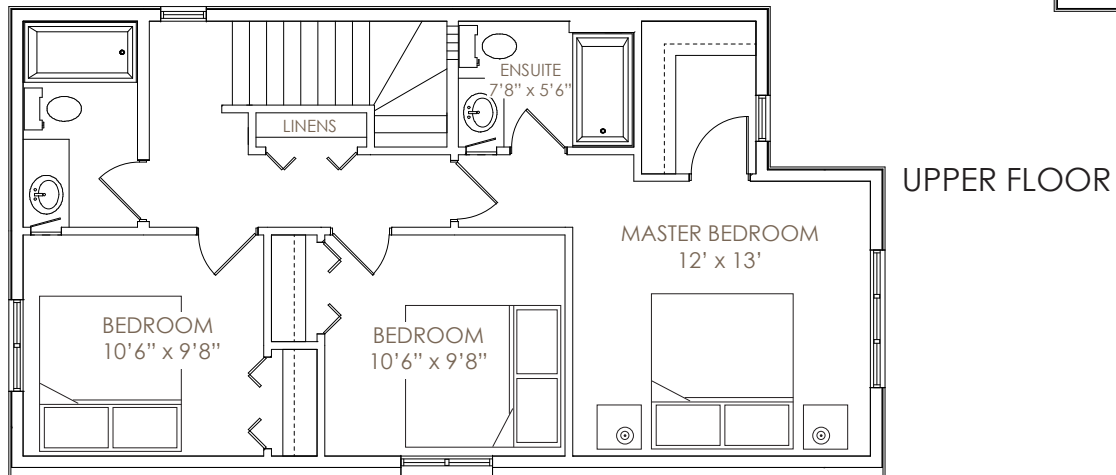

# The Brighton

3 bdrm, 2.5 bath

1398 SQ.FT.

hardwood flooring  
ceramic tile  
shaker style cabinets  
central vacuum  
landscaped front yard

## MAIN FLOOR