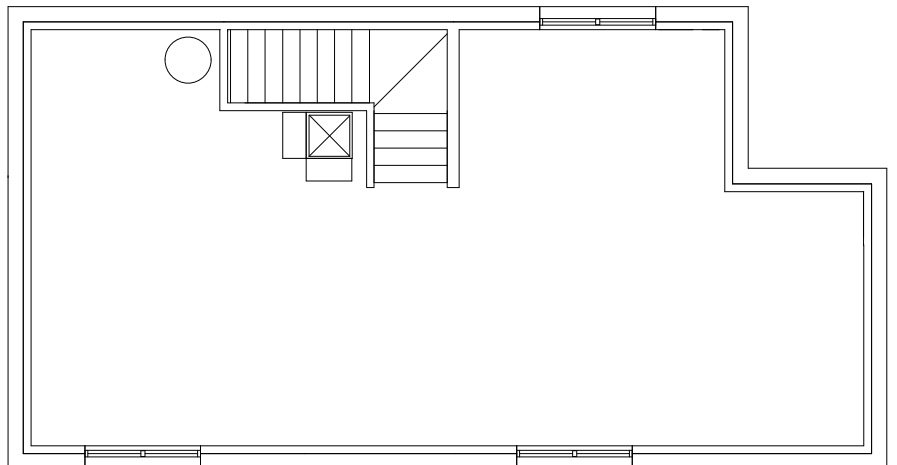

The Brighton

3 bdrm, 2.5 bath

1398 SQ.FT.

hardwood flooring
ceramic tile
shaker style cabinets
central vacuum
landscaped front yard

MAIN FLOOR

BASEMENT

MARK TEN HOMES