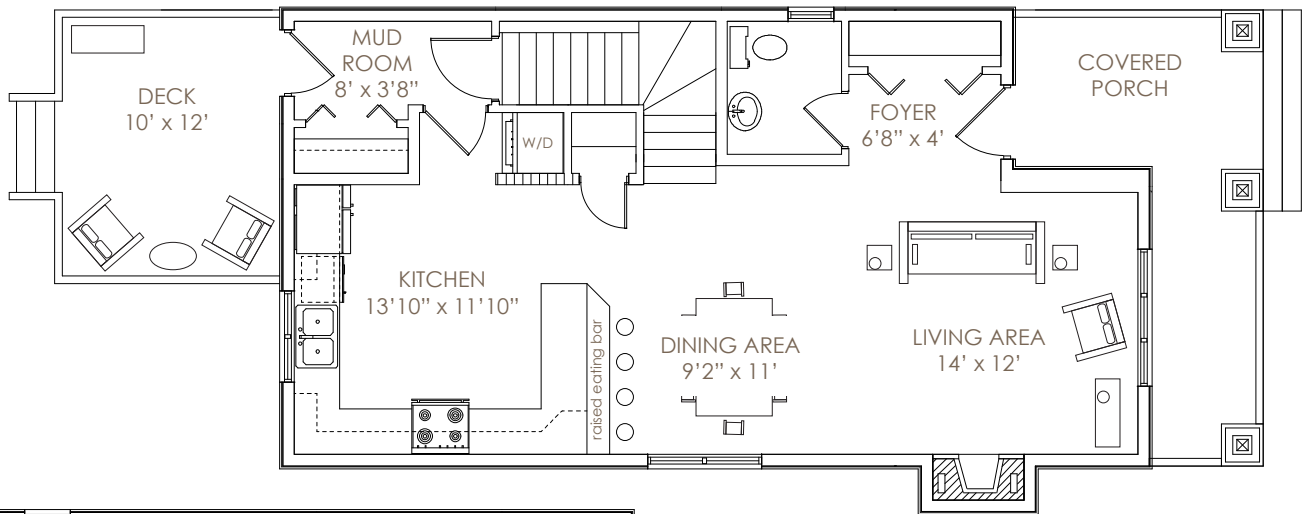

# The Brighton

3 bdrm, 2.5 bath

1398 SQ.FT.

hardwood flooring  
ceramic tile  
shaker style cabinets  
central vacuum  
landscaped front yard

## MAIN FLOOR

## BASEMENT