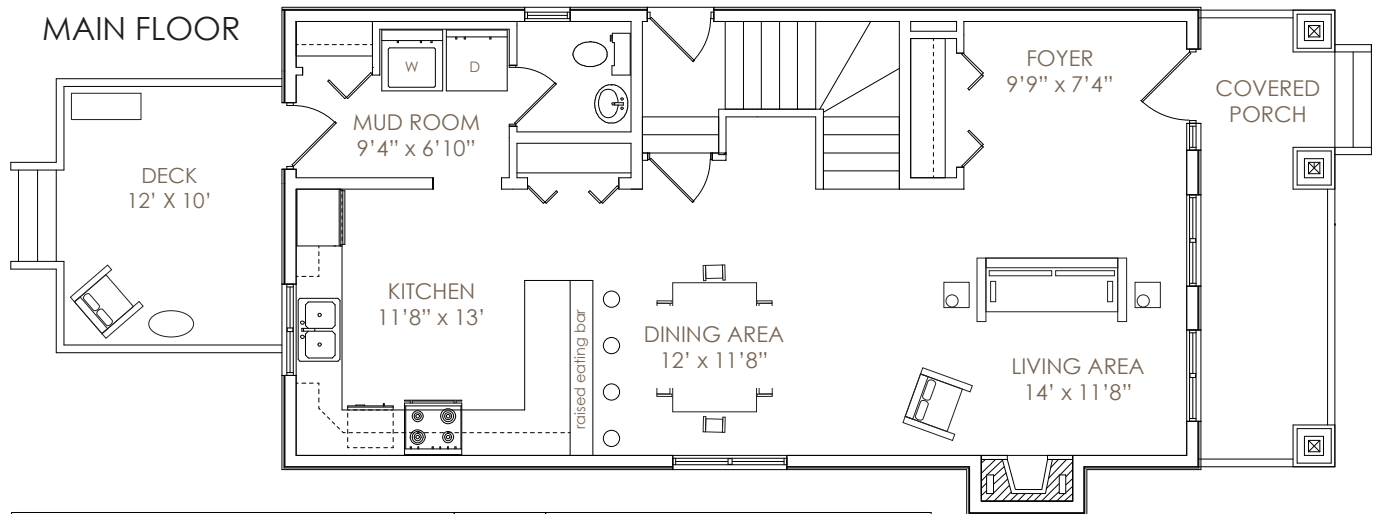

# The Kingston

3 bdrm, 2.5 bath

1554 SQ.FT.

hardwood flooring  
ceramic tile  
shaker style cabinets  
central vacuum  
landscaped front yard

## MAIN FLOOR

## BASEMENT