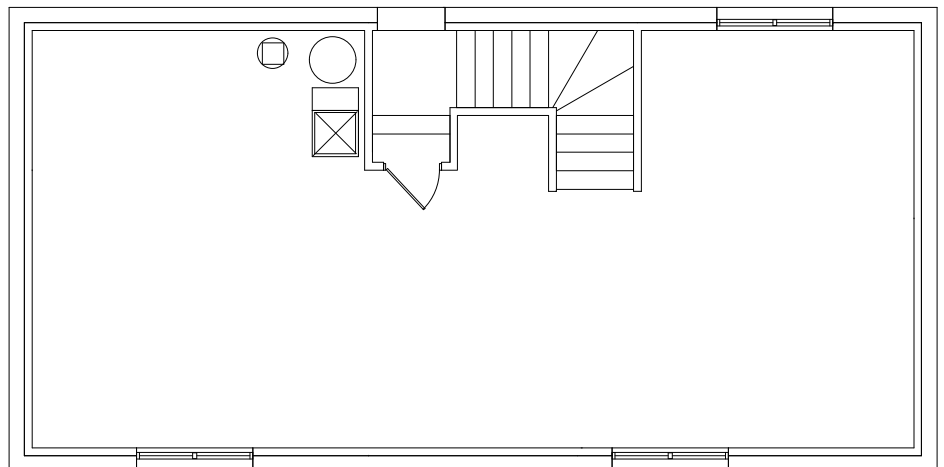

The Kingston

3 bdrm, 2.5 bath

1554 SQ.FT.

hardwood flooring
ceramic tile
shaker style cabinets
central vacuum
landscaped front yard

MAIN FLOOR

BASEMENT

MARK TEN HOMES