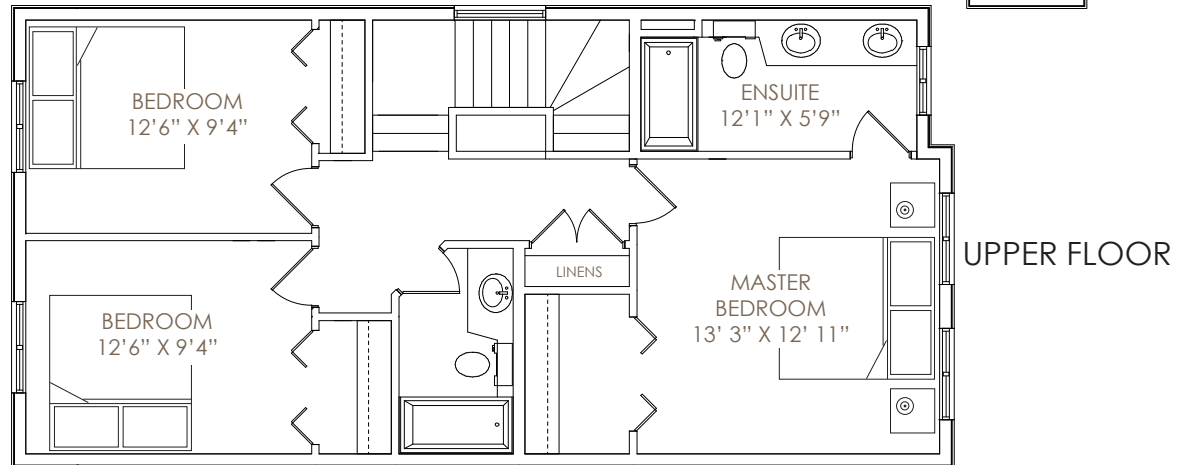

# The Kingston

3 bdrm, 2.5 bath

1554 SQ.FT.

hardwood flooring  
ceramic tile  
shaker style cabinets  
central vacuum  
landscaped front yard

## MAIN FLOOR