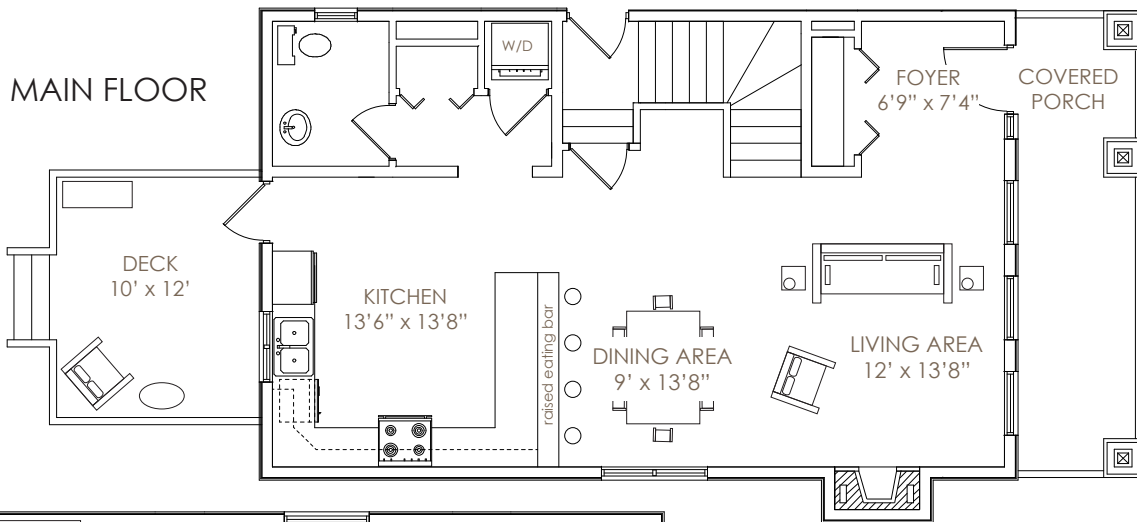

# The Reddington

3 bdrm, 2.5 bath

1518 SQ.FT.

- hardwood flooring
- ceramic tile
- shaker style cabinets
- central vacuum
- landscaped front yard