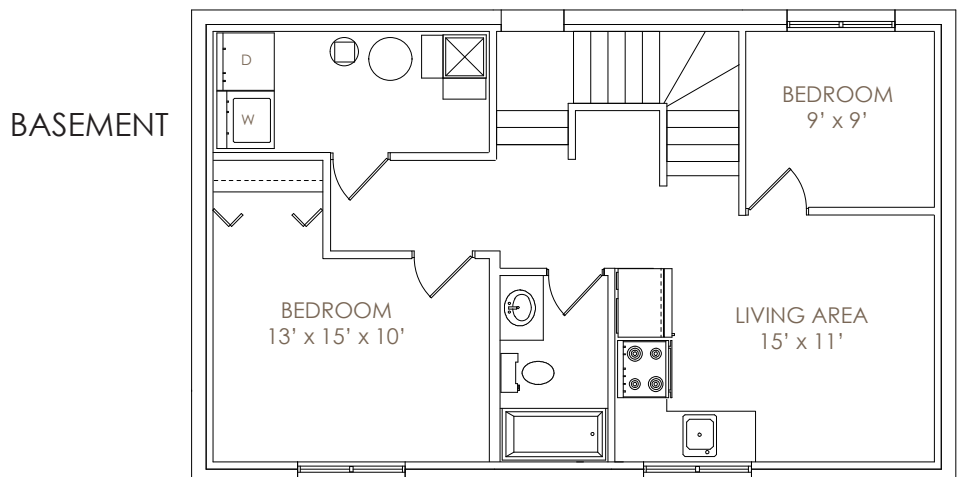

# The Reddington

3 bdrm, 2.5 bath

1518 SQ.FT.

- hardwood flooring
- ceramic tile
- shaker style cabinets
- central vacuum
- landscaped front yard