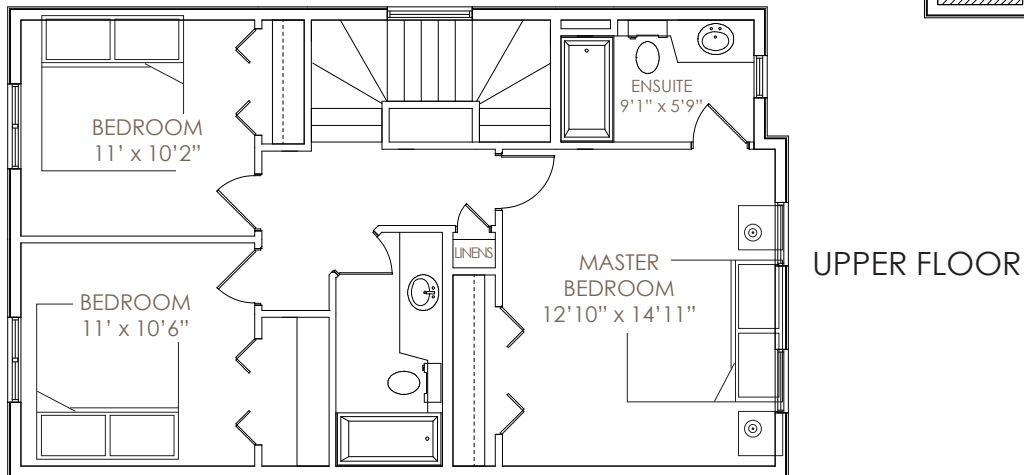

# The Reddington

3 bdrm, 2.5 bath

1518 SQ.FT.

- hardwood flooring
- ceramic tile
- shaker style cabinets
- central vacuum
- landscaped front yard