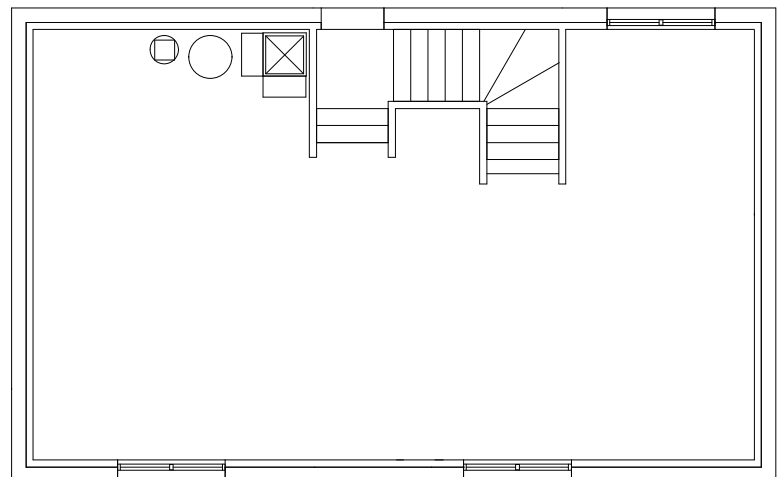

The Reddington

3 bdrm, 2.5 bath

1518 SQ.FT.

- hardwood flooring
- ceramic tile
- shaker style cabinets
- central vacuum
- landscaped front yard

BASEMENT

MARK TEN HOMES