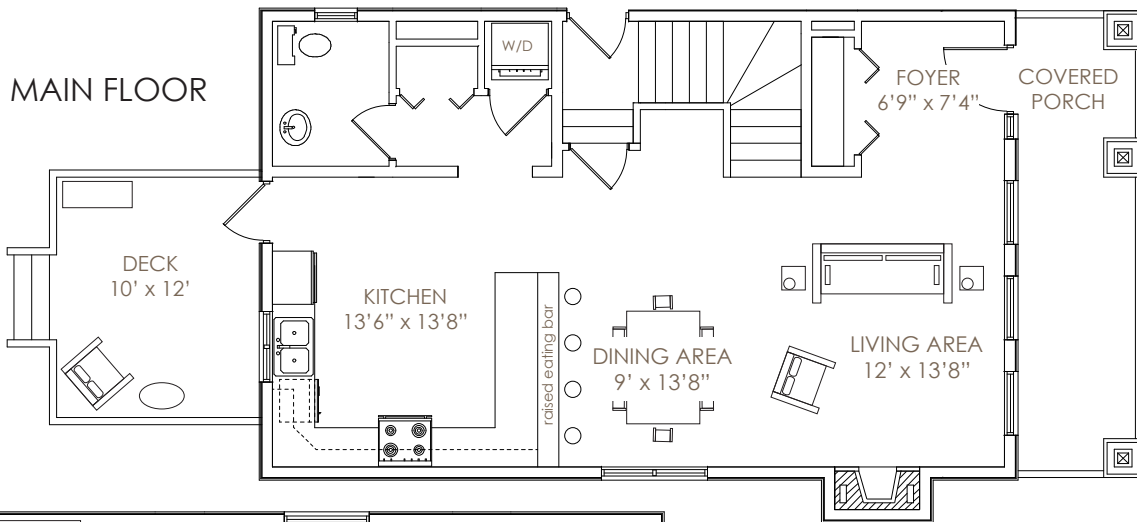

The Reddington

3 bdrm, 2.5 bath

1518 SQ.FT.

- hardwood flooring
- ceramic tile
- shaker style cabinets
- central vacuum
- landscaped front yard

BASEMENT

MARK TEN HOMES