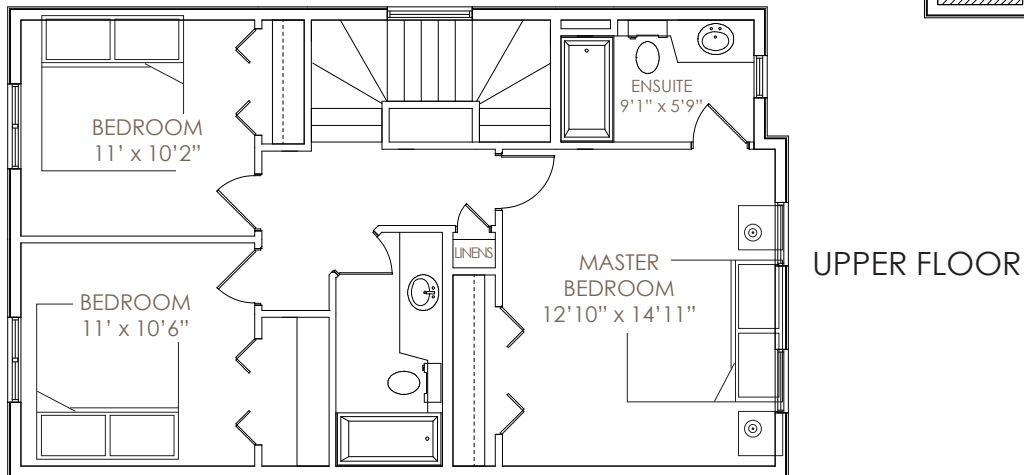

The Reddington

3 bdrm, 2.5 bath

1518 SQ.FT.

- hardwood flooring
- ceramic tile
- shaker style cabinets
- central vacuum
- landscaped front yard

BASEMENT

MARK TEN HOMES