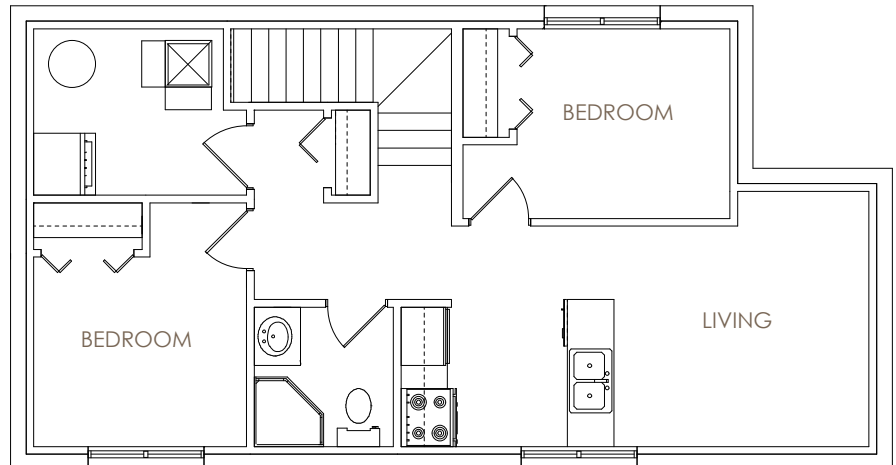

The Brighton I

3 bdrm, 2.5 bath

1592 SQ.FT.

hardwood flooring
ceramic tile
shaker style cabinets
central vacuum
landscaped front yard

MAIN FLOOR

UPPER FLOOR

PROPOSED BASEMENT

MARK TEN HOMES