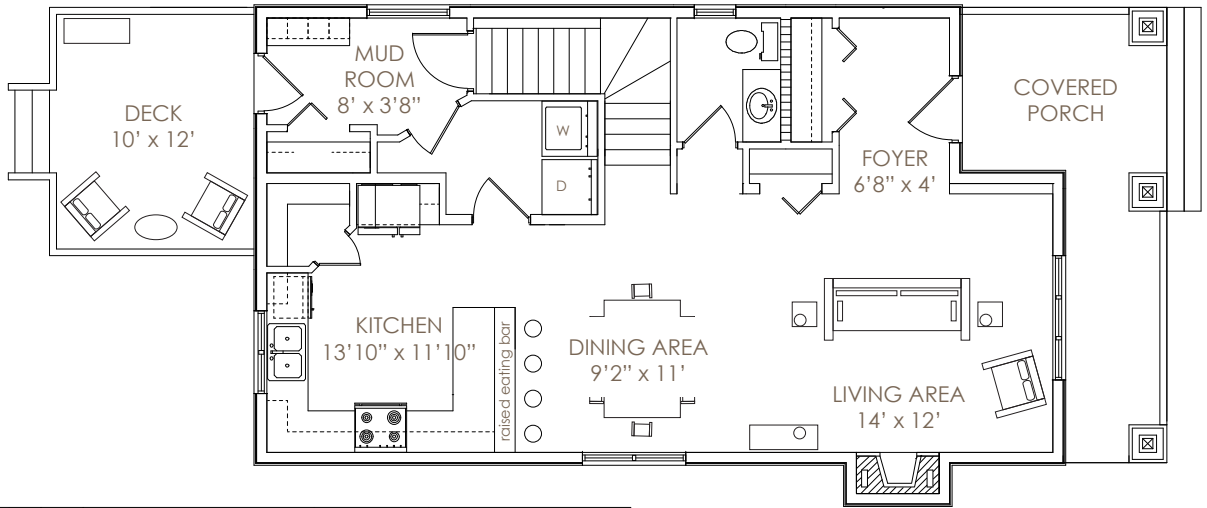

The Brighton I

3 bdrm, 2.5 bath

1592 SQ.FT.

hardwood flooring
ceramic tile
shaker style cabinets
central vacuum
landscaped front yard

MAIN FLOOR

UPPER FLOOR

PROPOSED BASEMENT

MARK TEN HOMES