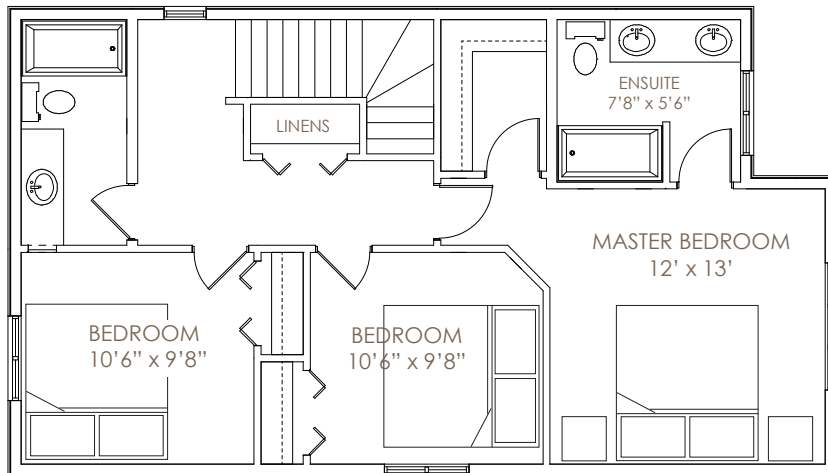

The Brighton I

3 bdrm, 2.5 bath

1592 SQ.FT.

hardwood flooring
ceramic tile
shaker style cabinets
central vacuum
landscaped front yard

MAIN FLOOR

UPPER FLOOR

PROPOSED BASEMENT

MARK TEN HOMES