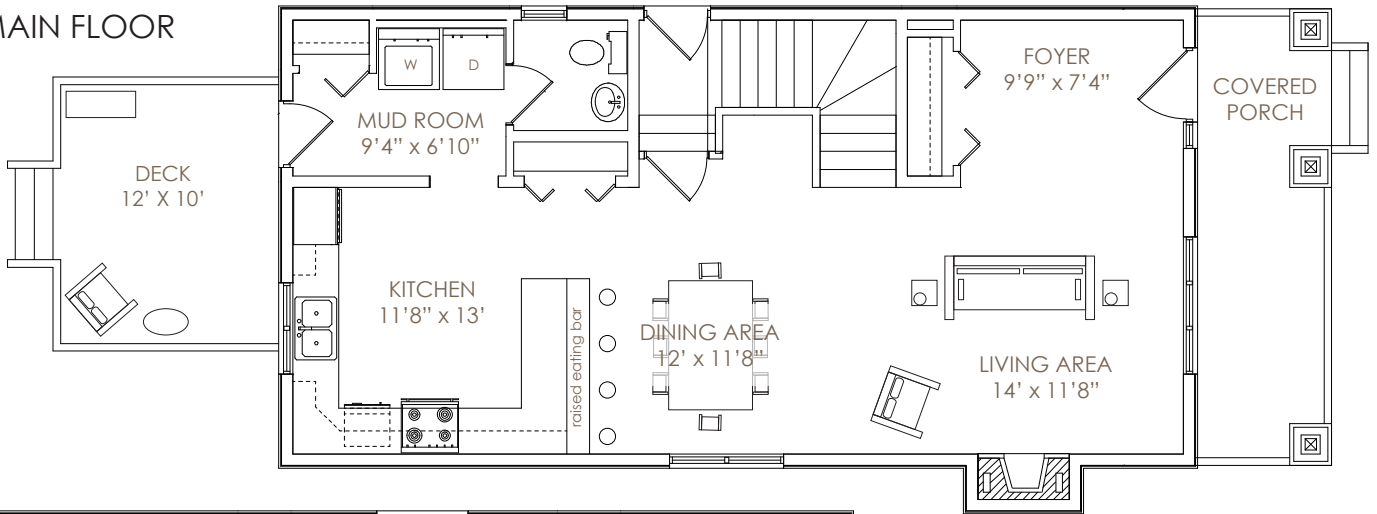

The Kingston 1

3 bdrm, 2.5 bath

1554 SQ.FT.

- hardwood flooring
- ceramic tile
- shaker style cabinets
- central vacuum
- landscaped front yard

MAIN FLOOR

UPPER FLOOR

PROPOSED BASEMENT

MARK TEN HOMES