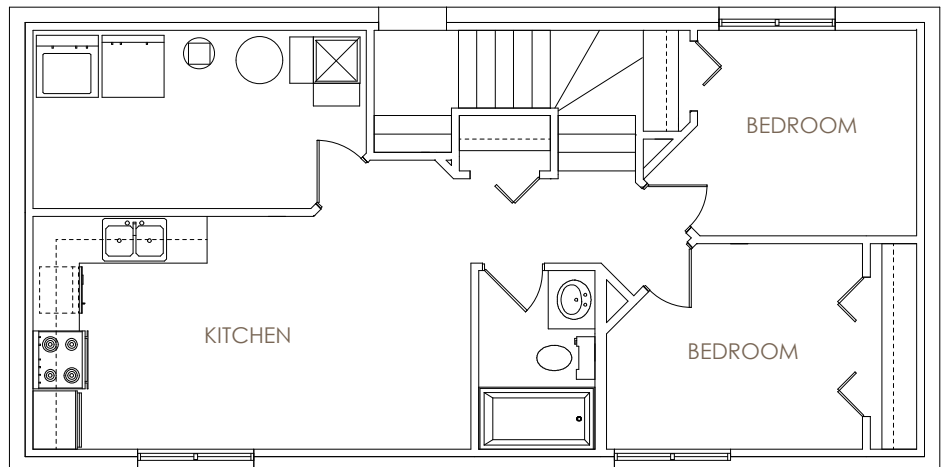

The Kingston 1

3 bdrm, 2.5 bath

1554 SQ.FT.

- hardwood flooring
- ceramic tile
- shaker style cabinets
- central vacuum
- landscaped front yard

MAIN FLOOR

UPPER FLOOR

PROPOSED BASEMENT

MARK TEN HOMES