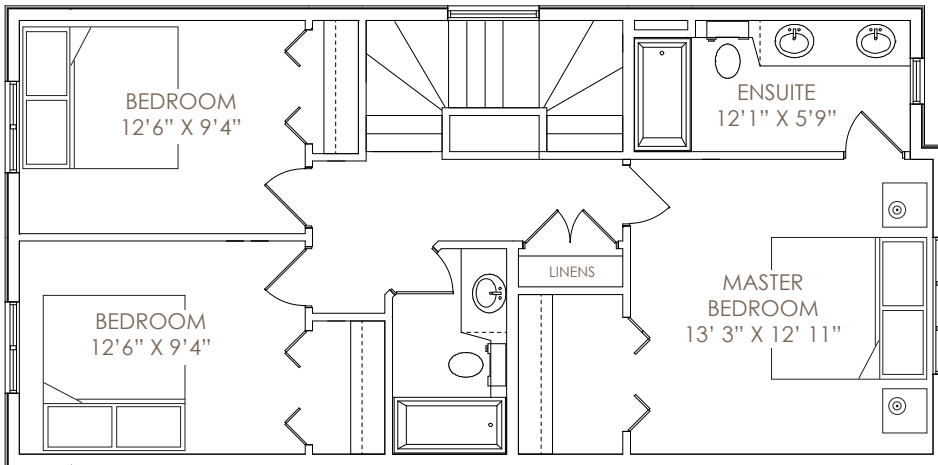

The Kingston 1

3 bdrm, 2.5 bath

1554 SQ.FT.

- hardwood flooring
- ceramic tile
- shaker style cabinets
- central vacuum
- landscaped front yard

MAIN FLOOR

UPPER FLOOR

PROPOSED BASEMENT

MARK TEN HOMES