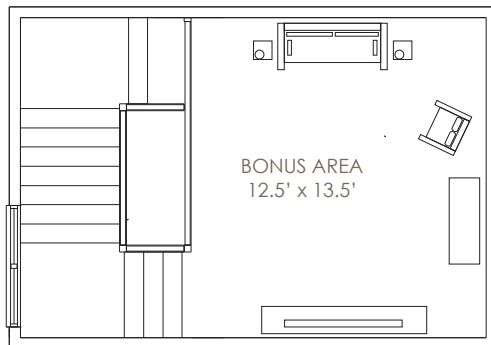

The Collingwood

3 bdrm, 2.5 bath

1842 SQ.FT.

hardwood flooring
ceramic tile
shaker style cabinets
central vacuum
landscaped front yard

MAIN FLOOR

UPPER FLOOR

LOFT

BASEMENT FLOOR

**MARK TEN
HOMES**