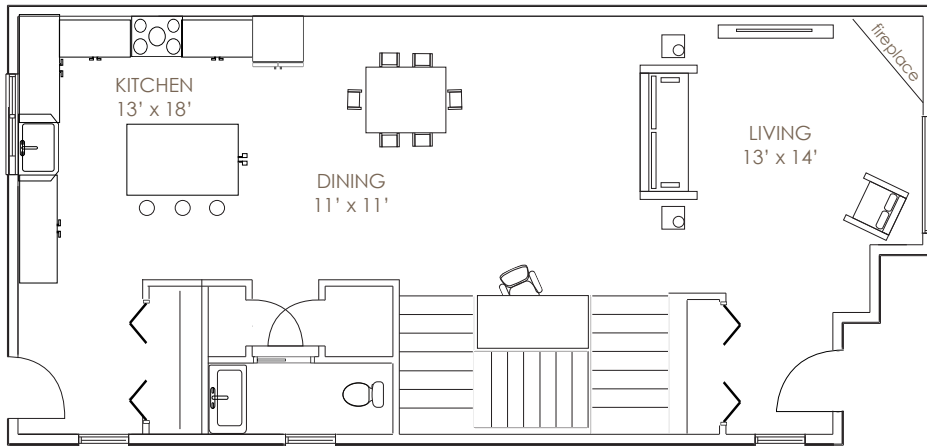

# The Collingwood

3 bdrm, 2.5 bath

1842 SQ.FT.

hardwood flooring  
ceramic tile  
shaker style cabinets  
central vacuum  
landscaped front yard

## MAIN FLOOR

## UPPER FLOOR