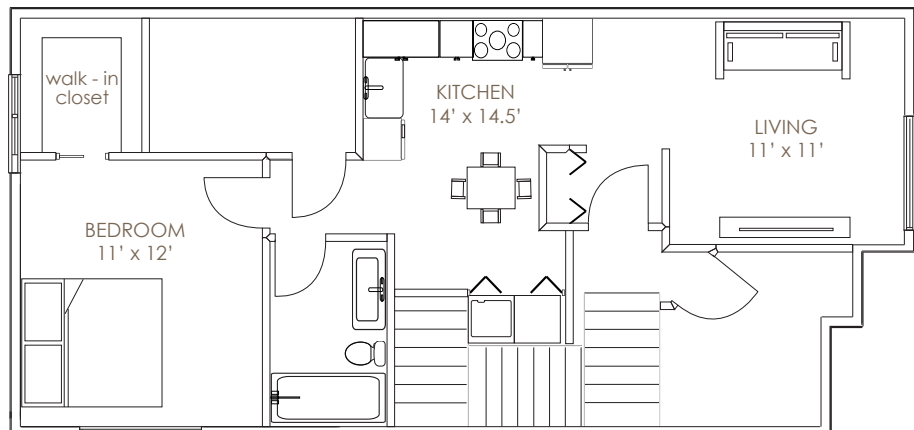

BASEMENT FLOOR