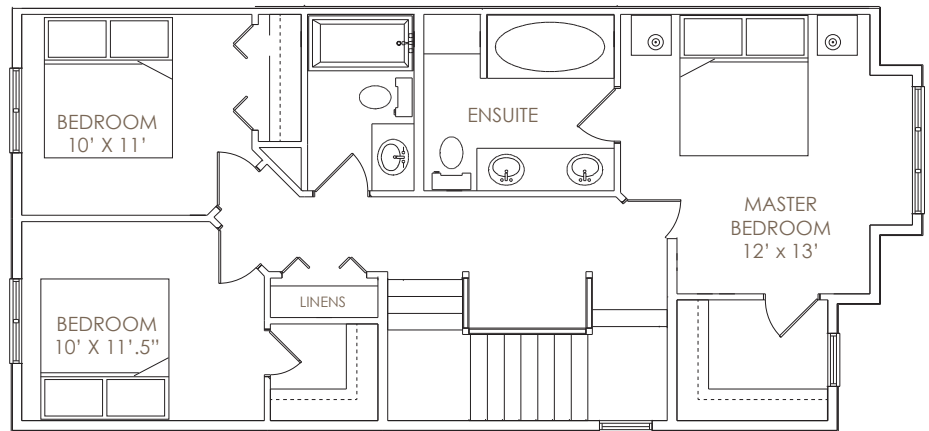

# The Collingwood

3 bdrm, 2.5 bath

1842 SQ.FT.

hardwood flooring  
ceramic tile  
shaker style cabinets  
central vacuum  
landscaped front yard

## MAIN FLOOR

## UPPER FLOOR