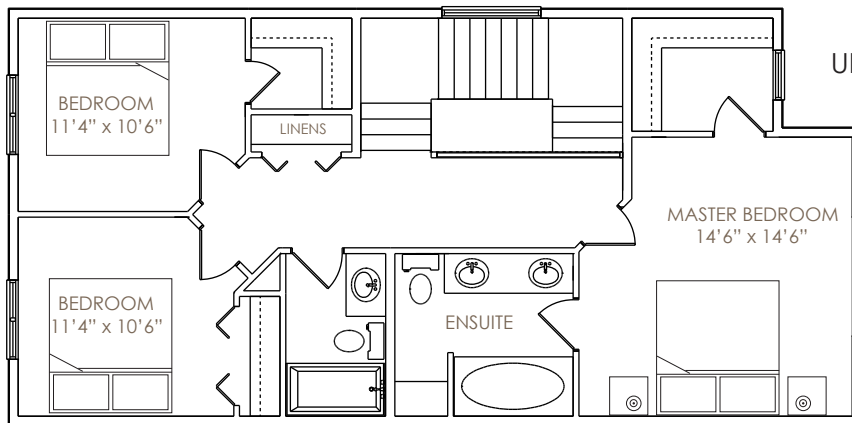

The Yorkville

3 bdrm, 2.5 bath

1662 SQ.FT.

hardwood flooring
ceramic tile
shaker style cabinets
central vacuum
landscaped front yard
granite
brick fireplace
2 bedroom legal suite

MAIN FLOOR

UPPER FLOOR

PROPOSED BASEMENT