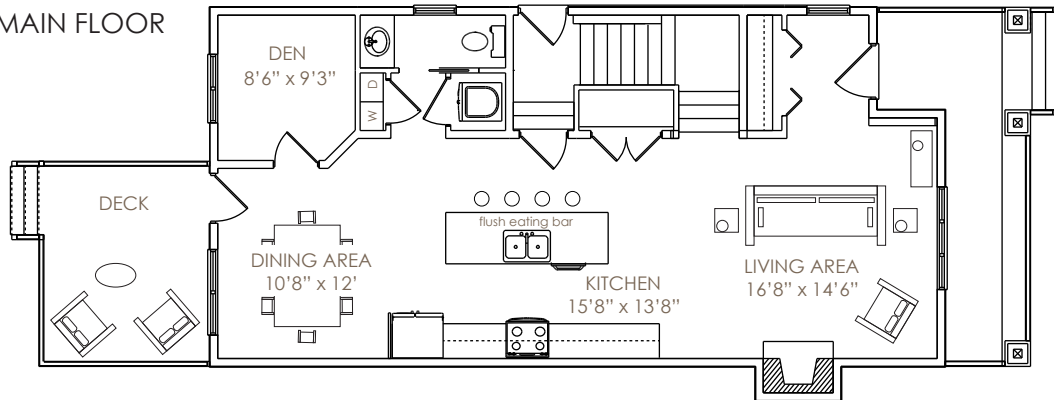

The Yorkville

3 bdrm, 2.5 bath

1662 SQ.FT.

hardwood flooring
ceramic tile
shaker style cabinets
central vacuum
landscaped front yard
granite
brick fireplace
2 bedroom legal suite

MAIN FLOOR

UPPER FLOOR

PROPOSED BASEMENT

**MARK TEN
HOMES**

House models and styles may change without notice.