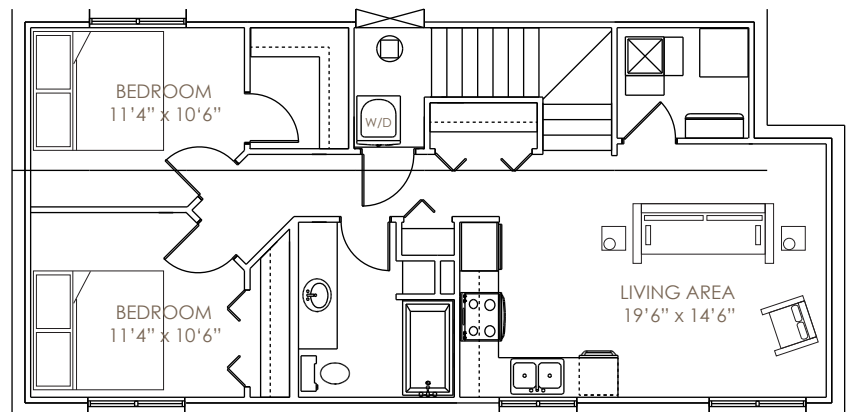

The Yorkville

3 bdrm, 2.5 bath

1662 SQ.FT.

hardwood flooring
ceramic tile
shaker style cabinets
central vacuum
landscaped front yard
granite
brick fireplace
2 bedroom legal suite

MAIN FLOOR

UPPER FLOOR

PROPOSED BASEMENT

**MARK TEN
HOMES**

House models and styles may change without notice.